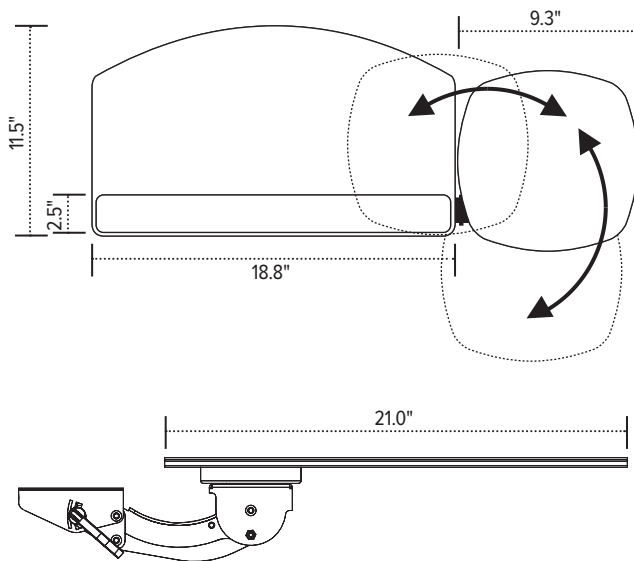

Solution Ultra

Keyboard platform combo

Solution Ultra

Keyboard platform combo

esi

Product specs

- Recommended for radius corner worksurfaces
- PL217 keyboard platform
 - Includes: Gel palm rests, Mouse pad, Mouse guards, Cord management clips
 - Made from black 0.3" thin phenolic
- 18.8" keyboard platform with 9.3" switch-and-click mousing platform
- AA360 articulating arm
- Lift-and-lock height adjustment
- 21.0" glide track
- 21.0" clearance required for full retraction
- $\pm 15^\circ$ tilt adjustment
- 7.0" height adjustment range
 - 2.5" above track | 4.5" below track
- 360° glide track rotation
- Positions flush with worksurface
- Warranty: 15 yr. (articulating arm/platform)
2 yr. (palm rest/mouse pad)