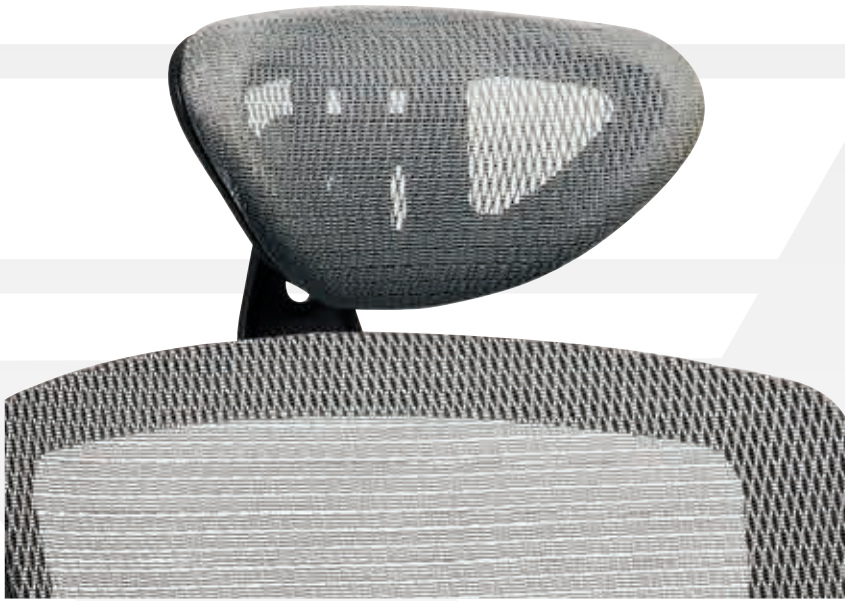

HRX52

Grey ProGrid® Headrest

511342ALHRX52

Features:

- Breathable Grey ProGrid®
- Designed for 511342

Specs:

- Pad Size: 12.5W x 6.25H x 1T
- Overall Size: 12.5W x 7D x 9H
- Cube: 0.45
- Weight: 7 lbs.
- UPS Weight: 7 lbs.